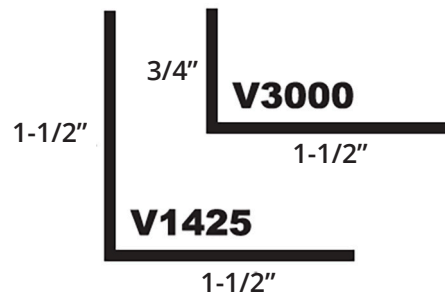

VINYL RETROFIT TRIM

PART #	FINISH	LENGTH	BOX QTY	FULL BOX PRICE
V13	W	12'	50	$161.50
V15	DBRZ	12'	50	$215.00
V15	W	12'	50	$215.00
V19	ALM	12'	50	$242.00
V19	TAN	12'	50	$242.00
V19	W	12'	50	$242.00
V20	W	12'	50	$290.50
V21	ALM	12'	50	$330.00
V21	W	12'	50	$330.00
V2500	W	14'	12	$105.60
V2600	W	14'	12	$132.00
V2700	W	14'	50	$618.50
V3000	W	14'	25	$268.70
V1425	W	14'	12	$139.08