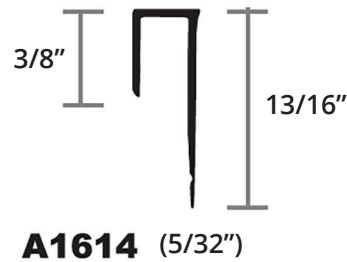

PART #	FINISH	LENGTH	BOX QTY	FULL BOX PRICE
A1882	SA	10'	100	\$816.00
A1883	SA	10'	100	\$710.00

**A1882** (3/32")

**A1883** (3/32")

**DRAWINGS BELOW  
ARE NOT TO SCALE**

Panel thickness accommodated is show in parenthesis: i.e. (1/4")

**DIVIDER BARS**

PART #	FINISH	LENGTH	BOX QTY	FULL BOX PRICE
A1881	SA	10'	100	\$720.00
HOS18	SA	12'	100	\$900.00

**A1881** (3/32")

**HOS18** (5/32")

**10% DISCOUNT FOR FIVE OR MORE FULL BOXES**

**CAPS / J-BAR**

Panel thickness accommodated  
is show in parenthesis:  
i.e. (1/4")

PART #	FINISH	LENGTH	BOX QTY	FULL BOX PRICE
A604-L	SA	12'	50	\$361.50
A1884	SA	10'	150	\$960.00
A1614	SA	12'	150	\$1,260.00
A717-C	BLX	12'	72	\$655.20
A717-C	MB	12'	72	\$589.68
A717-C	NI	12'	72	\$773.28
A717-C	ORB	12'	72	\$526.32
A717-C	SA	12'	72	\$518.40
A718-C	BLX	12'	50	\$470.00
A718-C	MB	12'	50	\$497.00
A718-C	NI	12'	50	\$534.50
A718-C	ORB	12'	50	\$513.50
A718-C	SA	12'	50	\$386.00
A718-C	BLX	12'	48	\$523.20