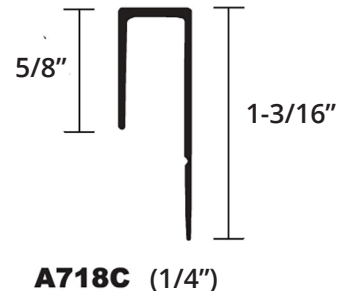

PART #	FINISH	LENGTH	BOX QTY	FULL BOX PRICE
A1882	SA	10'	100	\$816.00
A1883	SA	10'	100	\$710.00

**A1882** (3/32")

**A1883** (3/32")

**DRAWINGS BELOW  
ARE NOT TO SCALE**

Panel thickness accommodated is show in parenthesis: i.e. (1/4")

**DIVIDER BARS**

PART #	FINISH	LENGTH	BOX QTY	FULL BOX PRICE
A1881	SA	10'	100	\$720.00
HOS18	SA	12'	100	\$900.00

**A1881** (3/32")

**HOS18** (5/32")

**10% DISCOUNT FOR FIVE OR MORE FULL BOXES**

**CAPS / J-BAR**

Panel thickness accommodated  
is show in parenthesis:  
i.e. (1/4")

PART #	FINISH	LENGTH	BOX QTY	FULL BOX PRICE
A604-L	SA	12'	50	\$361.50
A1884	SA	10'	150	\$960.00
A1614	SA	12'	150	\$1,260.00
A717-C	BLX	12'	72	\$655.20
A717-C	MB	12'	72	\$589.68
A717-C	NI	12'	72	\$773.28
A717-C	ORB	12'	72	\$526.32
A717-C	SA	12'	72	\$518.40
A718-C	BLX	12'	50	\$470.00
A718-C	MB	12'	50	\$497.00
A718-C	NI	12'	50	\$534.50
A718-C	ORB	12'	50	\$513.50
A718-C	SA	12'	50	\$386.00
A718-C	BLX	12'	48	\$523.20

**10% DISCOUNT FOR FIVE OR MORE FULL BOXES**

**FORMICA TRIM • FOR 1/16" PANELS**

PART #	FINISH	LENGTH	BOX QTY	FULL BOX PRICE
A604-L	SA	12'	50	\$361.50

Panel thickness accommodated is show in parenthesis: i.e. (1/4")