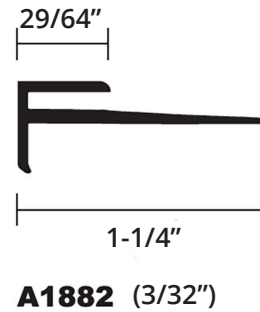

Panel thickness accommodated  
is show in parenthesis:  
i.e. (1/4")

PART #	FINISH	LENGTH	BOX QTY	FULL BOX PRICE
A604-L	SA	12'	50	\$361.50
A1884	SA	10'	150	\$960.00
A1614	SA	12'	150	\$1,260.00
A717-C	BLX	12'	72	\$655.20
A717-C	MB	12'	72	\$589.68
A717-C	NI	12'	72	\$773.28
A717-C	ORB	12'	72	\$526.32
A717-C	SA	12'	72	\$518.40
A718-C	BLX	12'	50	\$470.00
A718-C	MB	12'	50	\$497.00
A718-C	NI	12'	50	\$534.50
A718-C	ORB	12'	50	\$513.50
A718-C	SA	12'	50	\$386.00
A718-C	BLX	12'	48	\$523.20

**10% DISCOUNT FOR FIVE OR MORE FULL BOXES**

**FORMICA TRIM • FOR 1/16" PANELS**

PART #	FINISH	LENGTH	BOX QTY	FULL BOX PRICE
A604-L	SA	12'	50	\$361.50

Panel thickness accommodated is show in parenthesis: i.e. (1/4")

**FRP TRIM • FOR 3/32" PANELS**

PART #	FINISH	LENGTH	BOX QTY	FULL BOX PRICE
A1884	SA	10'	150	\$960.00
A1881	SA	10'	100	\$720.00
A1882	SA	10'	100	\$816.00
A1883	SA	10'	100	\$710.00

**HEAVY WALLBOARD TRIM • FOR 1/4" PANELS**

PART #	FINISH	LENGTH	BOX QTY	FULL BOX PRICE
A61	SA	12'	50	\$523.00

**10% DISCOUNT FOR FIVE OR MORE FULL BOXES**

**PRODUCT INDEX**

A12.....4	V13.....7
A13.....4	V15.....7
A14.....4	V19.....7
A15.....4	V20.....7
A61.....9, 11	V21.....7
A239.....5	V1425.....7
A244.....5	V2500.....7
A604-L.....10,11	V2600.....7
A717-C.....8,10	V2700.....7
A718-C.....8, 10	V3000.....7
A796.....4	
A803.....3	ZD2012.....5
A810.....4	
A903.....3	ZSS4103.....5
A1091.....6	ZSS4104.....5
A1101.....6	ZSS4504.....5
A1163.....3	ZSS5103.....5
A1185.....3	ZSS5104.....5
A1187.....3	
A1202.....3	
A1306.....6	
A1425.....3	
A1614.....10	
A1814.....8	
A1815-C.....8	
A1817-C.....8, 10	
A1881.....9, 11	
A1882.....9, 11	
A1883.....9, 11	
A1884.....10, 11	
A7133.....5	
HOS18.....9	
HOS88.....8	
HOS92.....4	