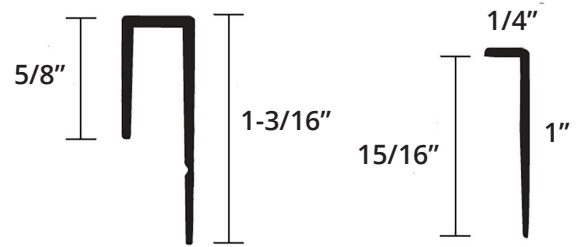

A1817C

A1814

10% DISCOUNT FOR FIVE OR MORE FULL BOXES