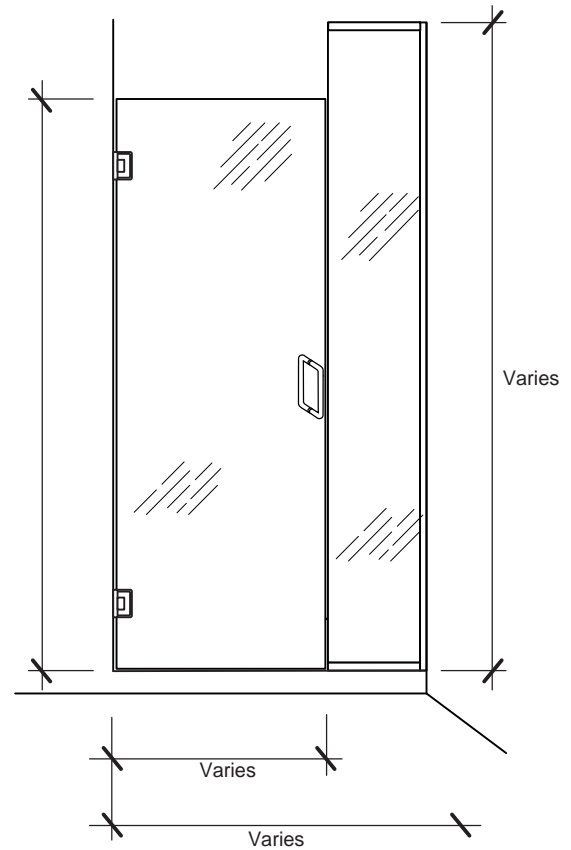

hmiglass.com

FEATURES:

- Door operates in and out
- Frameless glass
- Two wall mounted hinges
- Through the glass mounted hardware
- U-Channel on fixed panel
- Clear polycarbonate drip rail and strike

SPECIFICATIONS:

Aluminum: U-Channel is fabricated with extruded 6000 series billet

Glass Thickness: 3/8" (10mm) to 1/2" (12mm)

Material: Solid forged brass

Swing: 90° in and 90° out

Closing Type: Self centering and closing from 15°

GLASS:

- 3/8" Clear standard
- Compatible with HMI **C.10** Protective Glass Coating
- Additional patterns available

HANDLE:

6" or 8" back-to-back C-pull standard

- Additional handle options available

DRAWINGS NOT TO SCALE