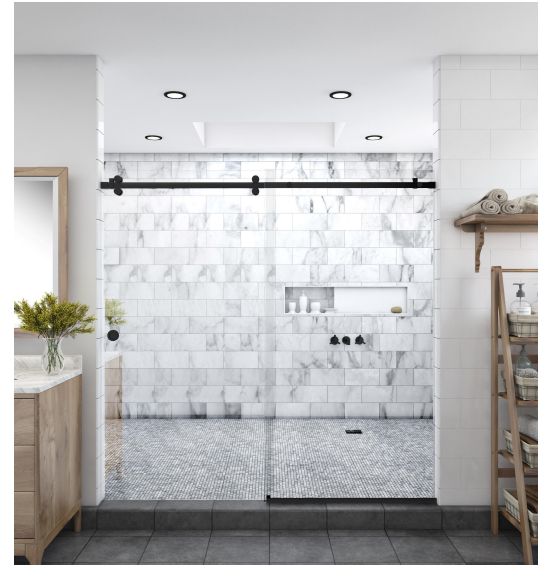

DETAILS:

Product ID: Celestial Series

Description: Frameless Sliding Shower Door System

HMI

4795 Shepherdsville Road

Louisville, KY 40218

Tel: 502-969-4059

Fax: 800-313-4195

hmiglass.com

FEATURES:

- One sliding panel & one stationary panel
- Frameless glass
- Custom sizes up to 84" wide & 80" tall
- 4 Sleek rollers designed for quiet operation
- 2 - 1/4" Recessed pull for easy opening/closing
- Minimal hardware for unobtrusive appearance

SPECIFICATIONS:

- 3/8" Glass
- Stainless steel hardware
- 1 3/16" Tall header bar

CODE COMPLIANCE:

- ANSI Z.97.1 (Tempered Glass)
- ASTM C1048-85 (Tempered Glass)
- USFS DD-G-1403B (Tempered Glass)
- SGCC Certified

AVAILABLE FINISHES:

- CH - Chrome (polished stainless) *
- NI - Brushed Nickel (brushed stainless) *
- MB - Matte Black *

GLASS:

- 3/8" Clear tempered standard
- Compatible with HMI **C.10** Protective Glass Coating
- Additional patterns available

HANDLE:

- 2 1/4" Recessed finger pull standard
- Additional handle options available *