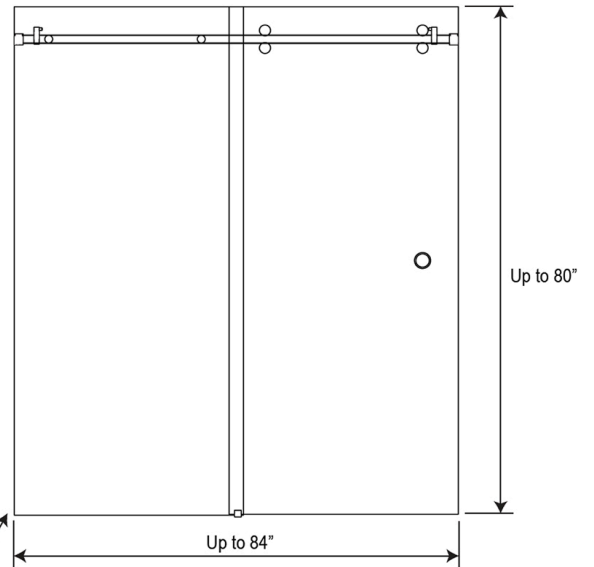

hmiglass.com

FEATURES:

- One sliding panel & one stationary panel
- Frameless glass
- Custom sizes up to 84" wide & 80" tall
- 4 Sleek rollers designed for quiet operation
- 2 - 1/4" Recessed pull for easy opening/closing
- Minimal hardware for unobtrusive appearance

SPECIFICATIONS:

- 3/8" Glass
- Stainless steel hardware
- 1 3/16" Tall header bar

CODE COMPLIANCE:

- ANSI Z.97.1 (Tempered Glass)
- ASTM C1048-85 (Tempered Glass)
- USFS DD-G-1403B (Tempered Glass)
- SGCC Certified

HANDLE:

- 2 1/4" Recessed finger pull standard
- Additional handle options available *

Note: Bottom Support Needed on Fixed Panel

DRAWING NOT TO SCALE

2 1/4" Recessed Finger Pull

DRAWINGS NOT TO SCALE