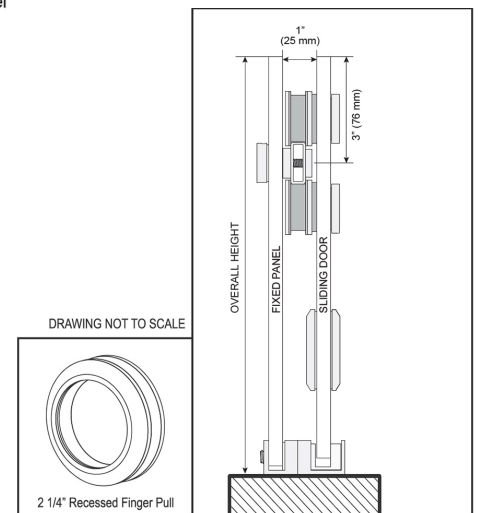

hmiglass.com

FEATURES:

- One sliding panel & one stationary panel
- Frameless glass
- Custom sizes up to 84" wide & 80" tall
- 4 Sleek rollers designed for quiet operation
- 2 - 1/4" Recessed pull for easy opening/closing
- Minimal hardware for unobtrusive appearance

SPECIFICATIONS:

- 3/8" Glass
- Stainless steel hardware
- 1 3/16" Tall header bar

CODE COMPLIANCE:

- ANSI Z.97.1 (Tempered Glass)
- ASTM C1048-85 (Tempered Glass)
- USFS DD-G-1403B (Tempered Glass)
- SGCC Certified

AVAILABLE FINISHES:

- CH - Chrome (polished stainless) *
- NI - Brushed Nickel (brushed stainless) *
- MB - Matte Black *

GLASS:

- 3/8" Clear tempered standard
- Compatible with HMI **C.10** Protective Glass Coating
- Additional patterns available

HANDLE:

- 2 1/4" Recessed finger pull standard
- Additional handle options available *

Note: Bottom Support Needed on Fixed Panel

DRAWING NOT TO SCALE

2 1/4" Recessed Finger Pull

DRAWINGS NOT TO SCALE