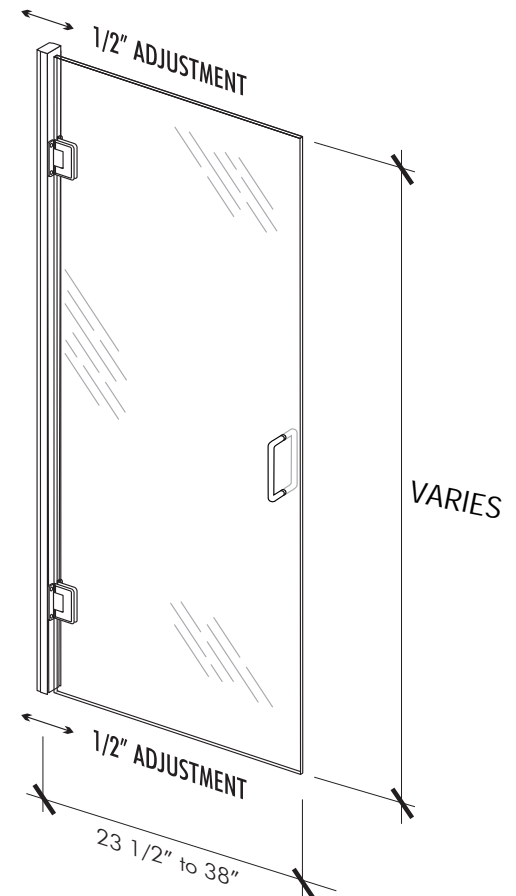

**DETAILS:**

Product ID: Trufit Series  
Description: Trufit Single Door - TRU

HMI  
4795 Shepherdsville Road  
Louisville, KY 40218  
Tel: 502-969-4059  
Fax: 800-313-4195  
hmiglass.com

**FEATURES:**

- 3/8" clear tempered glass
- Heavy-duty aluminum hinge rail allows up to 1/2" of adjustment
- Self-centering hinges for a left or right swing door
- Unit is reversible for a left or right swing door
- Through the glass back-to-back "C" pull
- Door glass comes with hinges and hinge rail pre-assembled
- Available height sizes: 72", 75" and 82"

NOTE: Jamb is 7/16" taller than top of glass door

**SPECIFICATIONS:**

Aluminum Extrusions  
• HMI's tub and shower enclosures are fabricated with extruded 6000 series billet.

**CODE COMPLIANCE:**

- ANSI Z.97.1 (Tempered Glass)
- ASTM C1048-85 (Tempered Glass)
- USFS DD-G-1403B (Tempered Glass)
- SGCC Certified Tempered Glass

**PULLS:**

- Back-to-back C-pull
- Additional handles available\*

DRAWINGS NOT TO SCALE