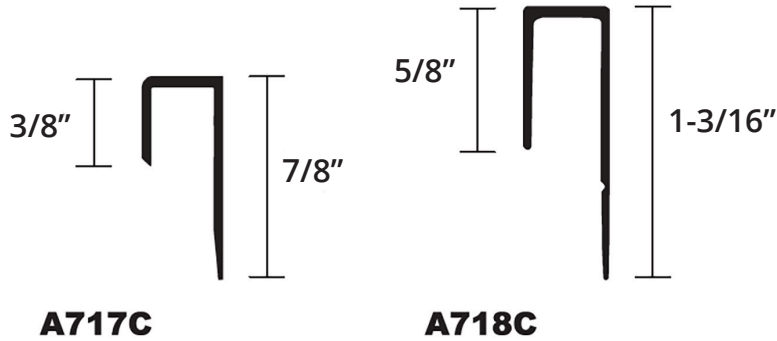

MIRROR MOLDINGS

PART #	FINISH	LENGTH	BOX QTY	FULL BOX PRICE	FULL BOX OR MORE	LESS THAN FULL BOX
A717-C	BLX	12'	72	$861.98	$11.97	$14.08
A717-C	MB	12'	72	$988.18	$13.72	$16.14
A717-C	NI	12'	72	$963.83	$13.39	$15.74
A717-C	SA	12'	72	$856.08	$11.89	$13.98
A718-C	BLX	12'	50	$794.89	$15.90	$18.71
A718-C	MB	12'	50	$727.75	$14.56	$17.13
A718-C	NI	12'	50	$824.61	$16.49	$19.39
A718-C	SA	12'	50	$722.11	$14.44	$16.99

A717C

A718C